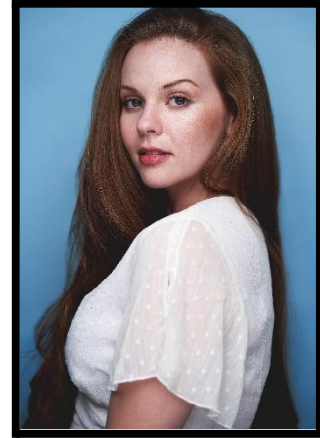

CAMILA DUARTE ÇAKIR

Eyes: Green Hair: Red
Height: 5'6" Weight: 135 lbs
170cm 58 kg
Camiladuarte1996@gmail.com

FILM & TELEVISION

MUTLUYUZ	Jessica	Dir.Ibrahim Buyukak
MELODY OF LOVE	Alice	Dir.Doga Can Anafarta
LEYLIFER (post prod. 2023)	Meryem (Lead)	Dir. Metin Balekoğlu
FANDOM (2022, webseries)	Christina Silverstone	Dir.Tayfun Güneyer
LA MUJER DE MI VIDA	Day Player (Telemundo)	Dir. Eduardo Ripari
BRENDA (post prod. 2021)	Lead	Dir. Cesar Perez
LA SUERTE DE LOLI	Day Player (Telemundo)	Dir. Miguel Varoni
MILKSHAKE	Lead	Dir. Andrea M Ballesta